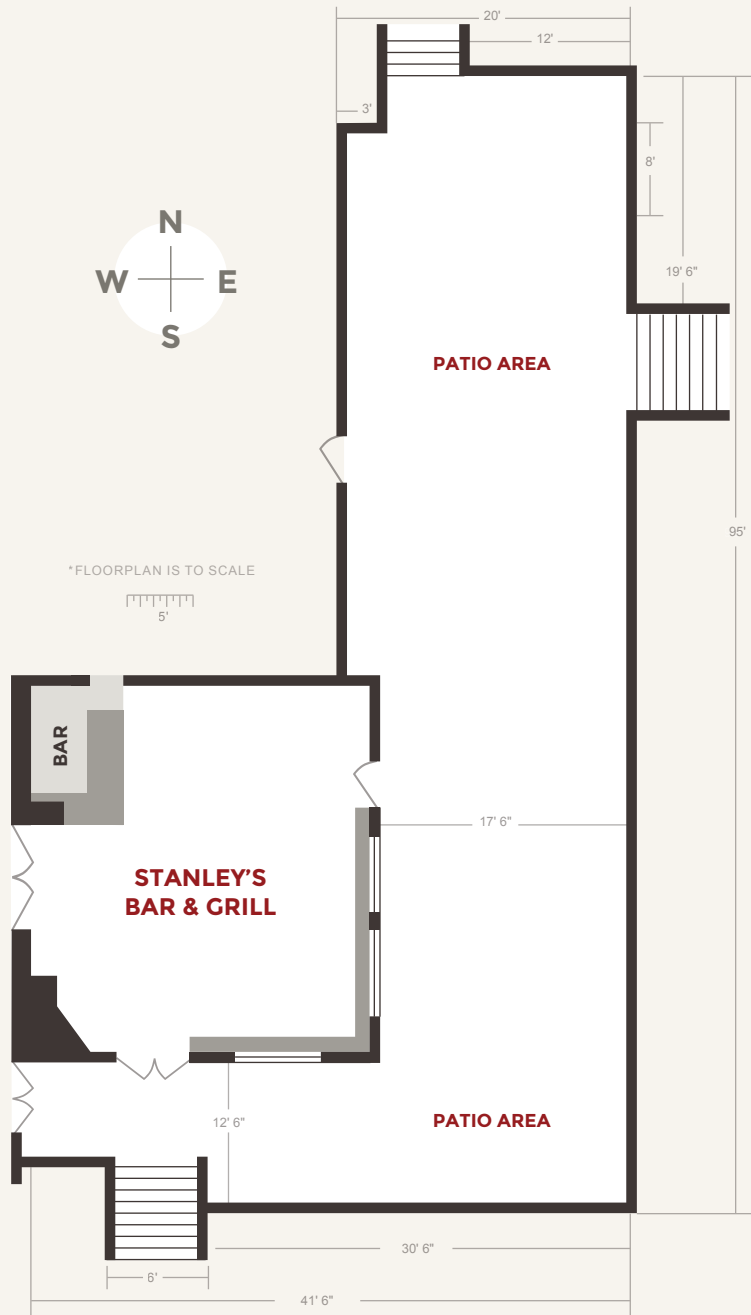

FLOORPLAN | STANLEY'S BAR & GRILL

STANLEY PARK
PAVILION