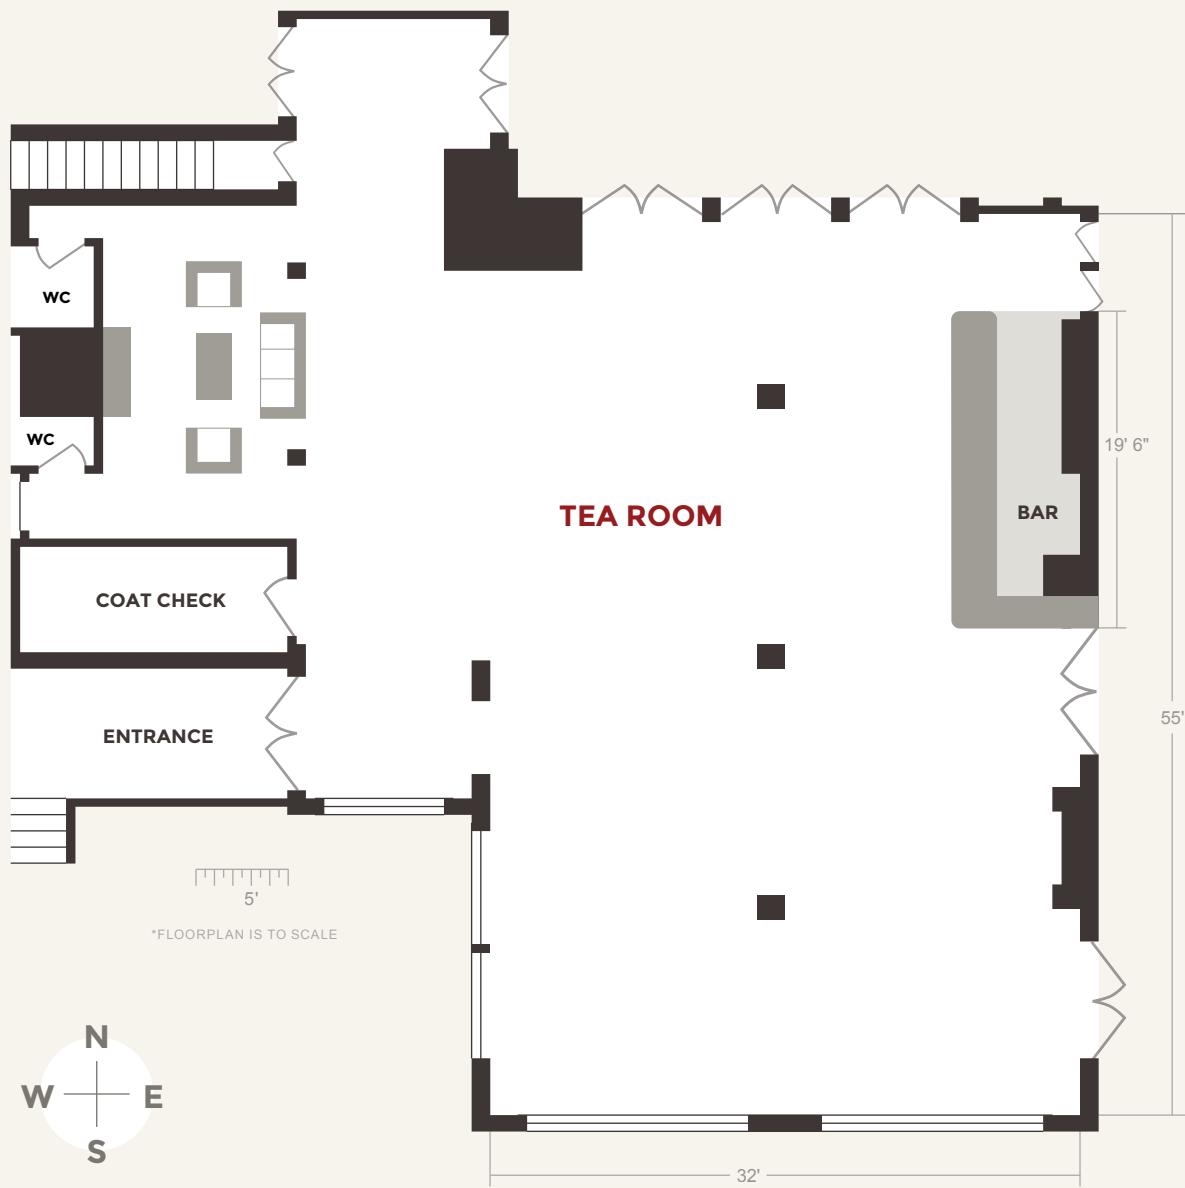

# FLOORPLAN | PAVILION TEA ROOM

STANLEY PARK  
PAVILION