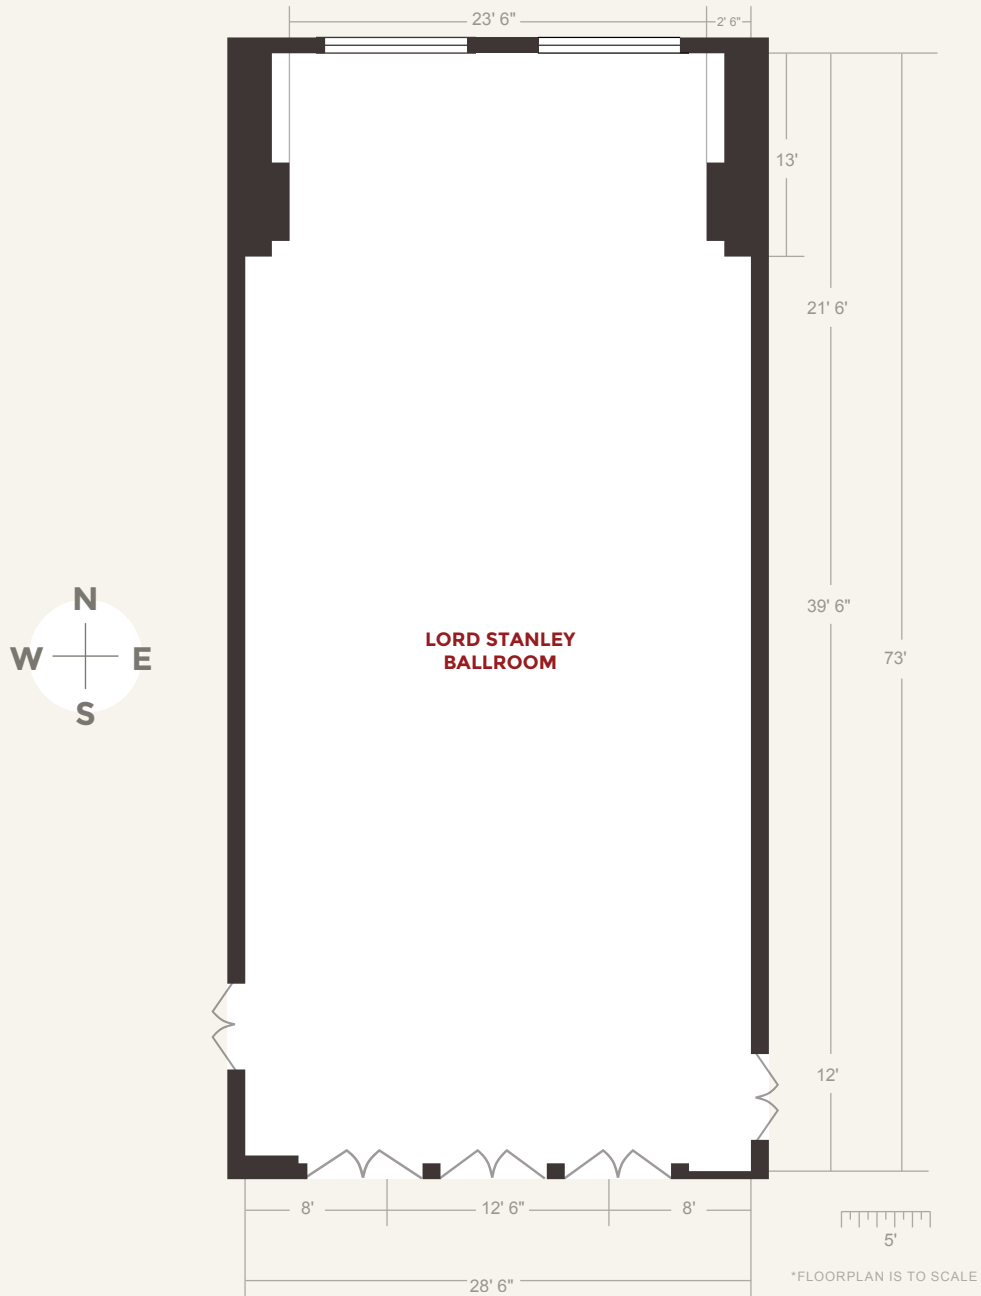

FLOORPLAN | LORD STANLEY BALLROOM

STANLEY PARK
PAVILION