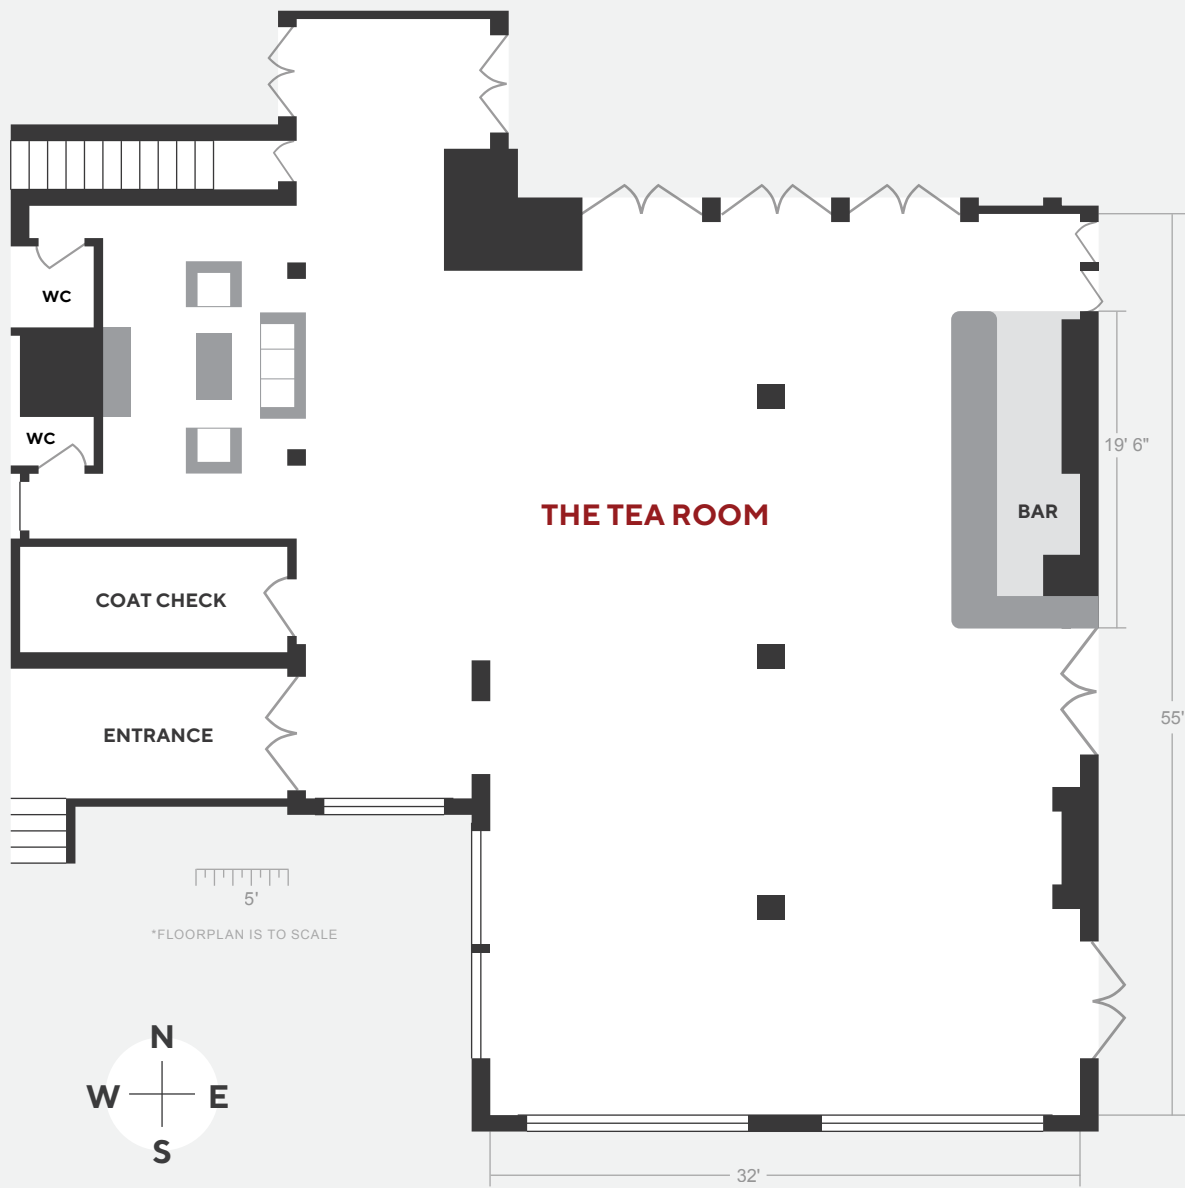

Floorplan | THE TEA ROOM

STANLEY PARK
PAVILION