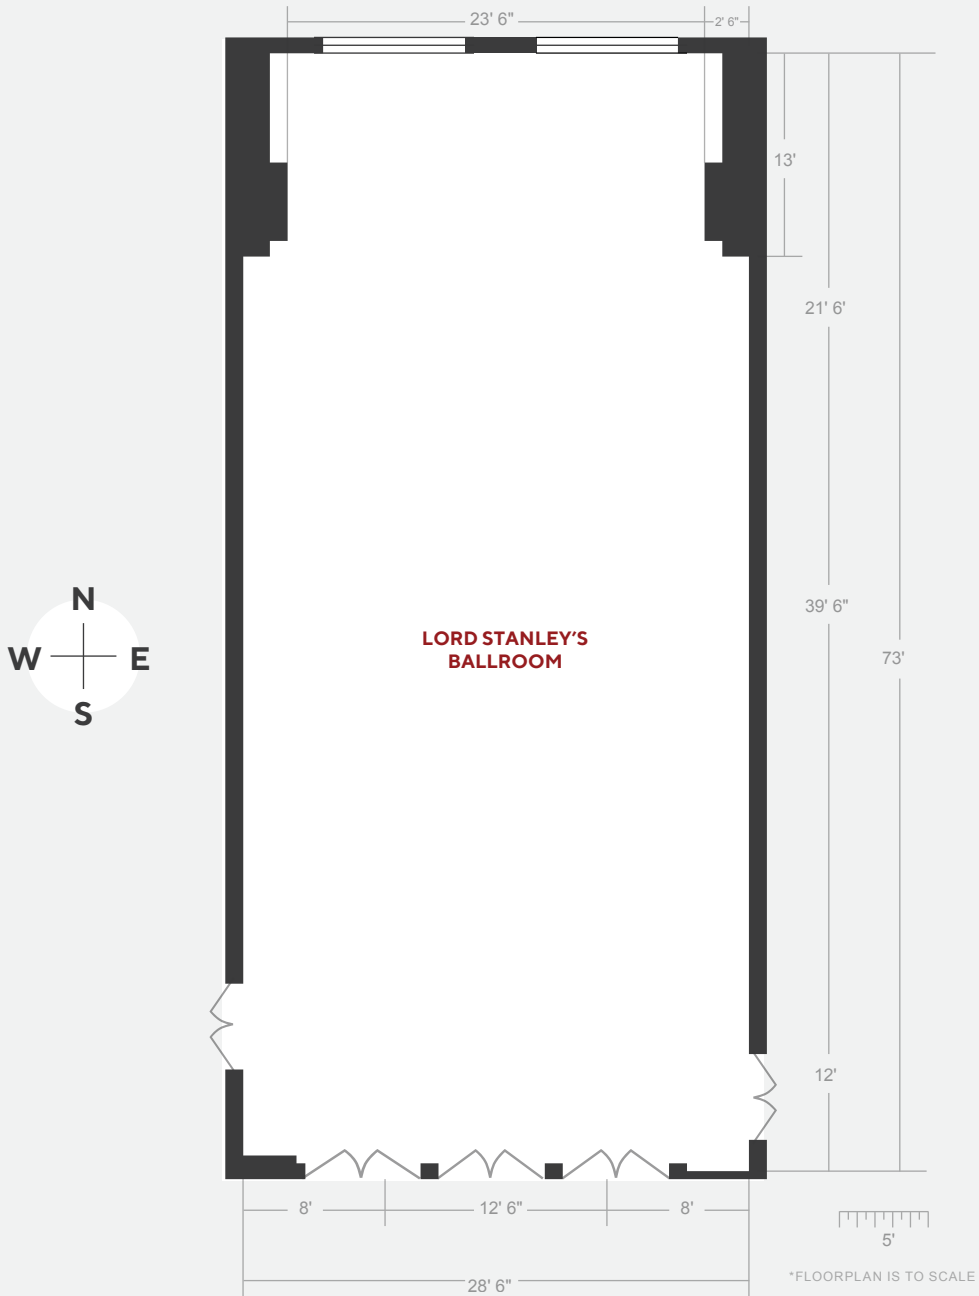

Floorplan | **LORD STANLEY BALLROOM**

STANLEY PARK
PAVILION